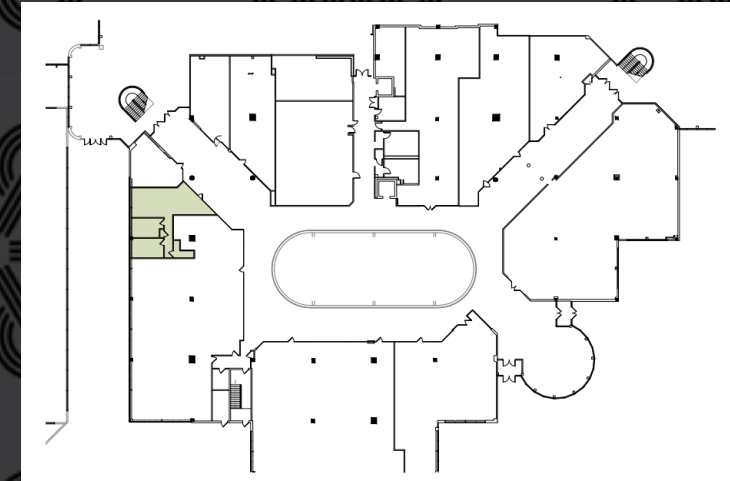

ATRIUM AT GLENPPONTE

1ST FLOOR
1,343 RSF

For more information contact:
Carolina Gutierrez 201.937.8263
Chris DeLorenzo 201.364.2776