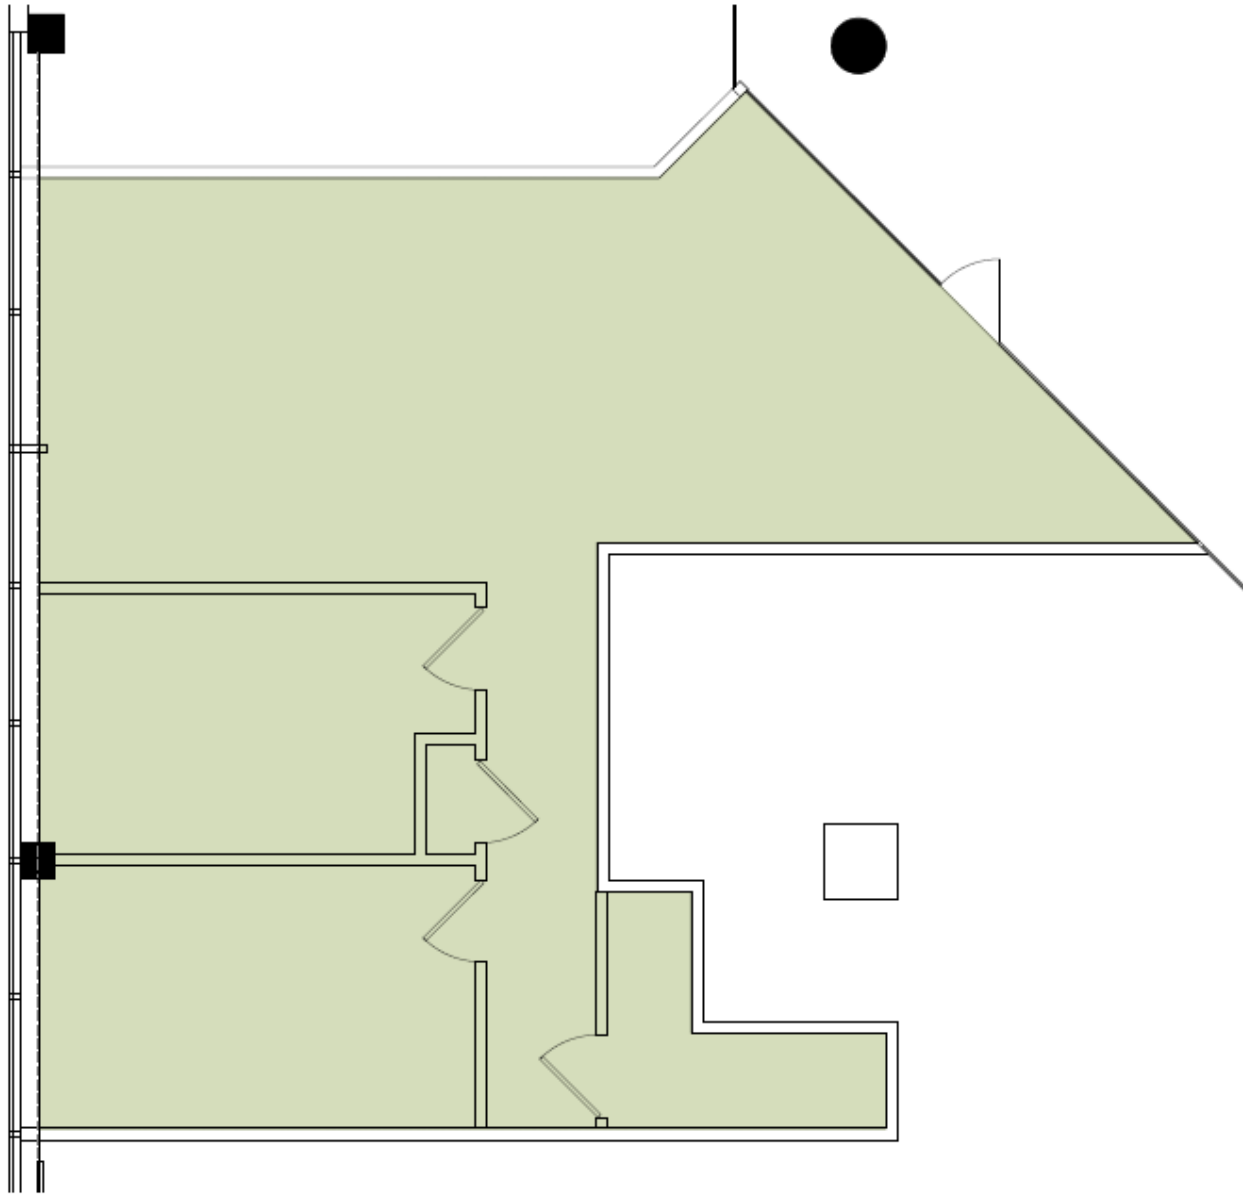

ATRIUM AT GLENPPONTE

1ST FLOOR
1,343 RSF

For more information contact:
Carolina Gutierrez 201.937.8263
Chris DeLorenzo 201.364.2776