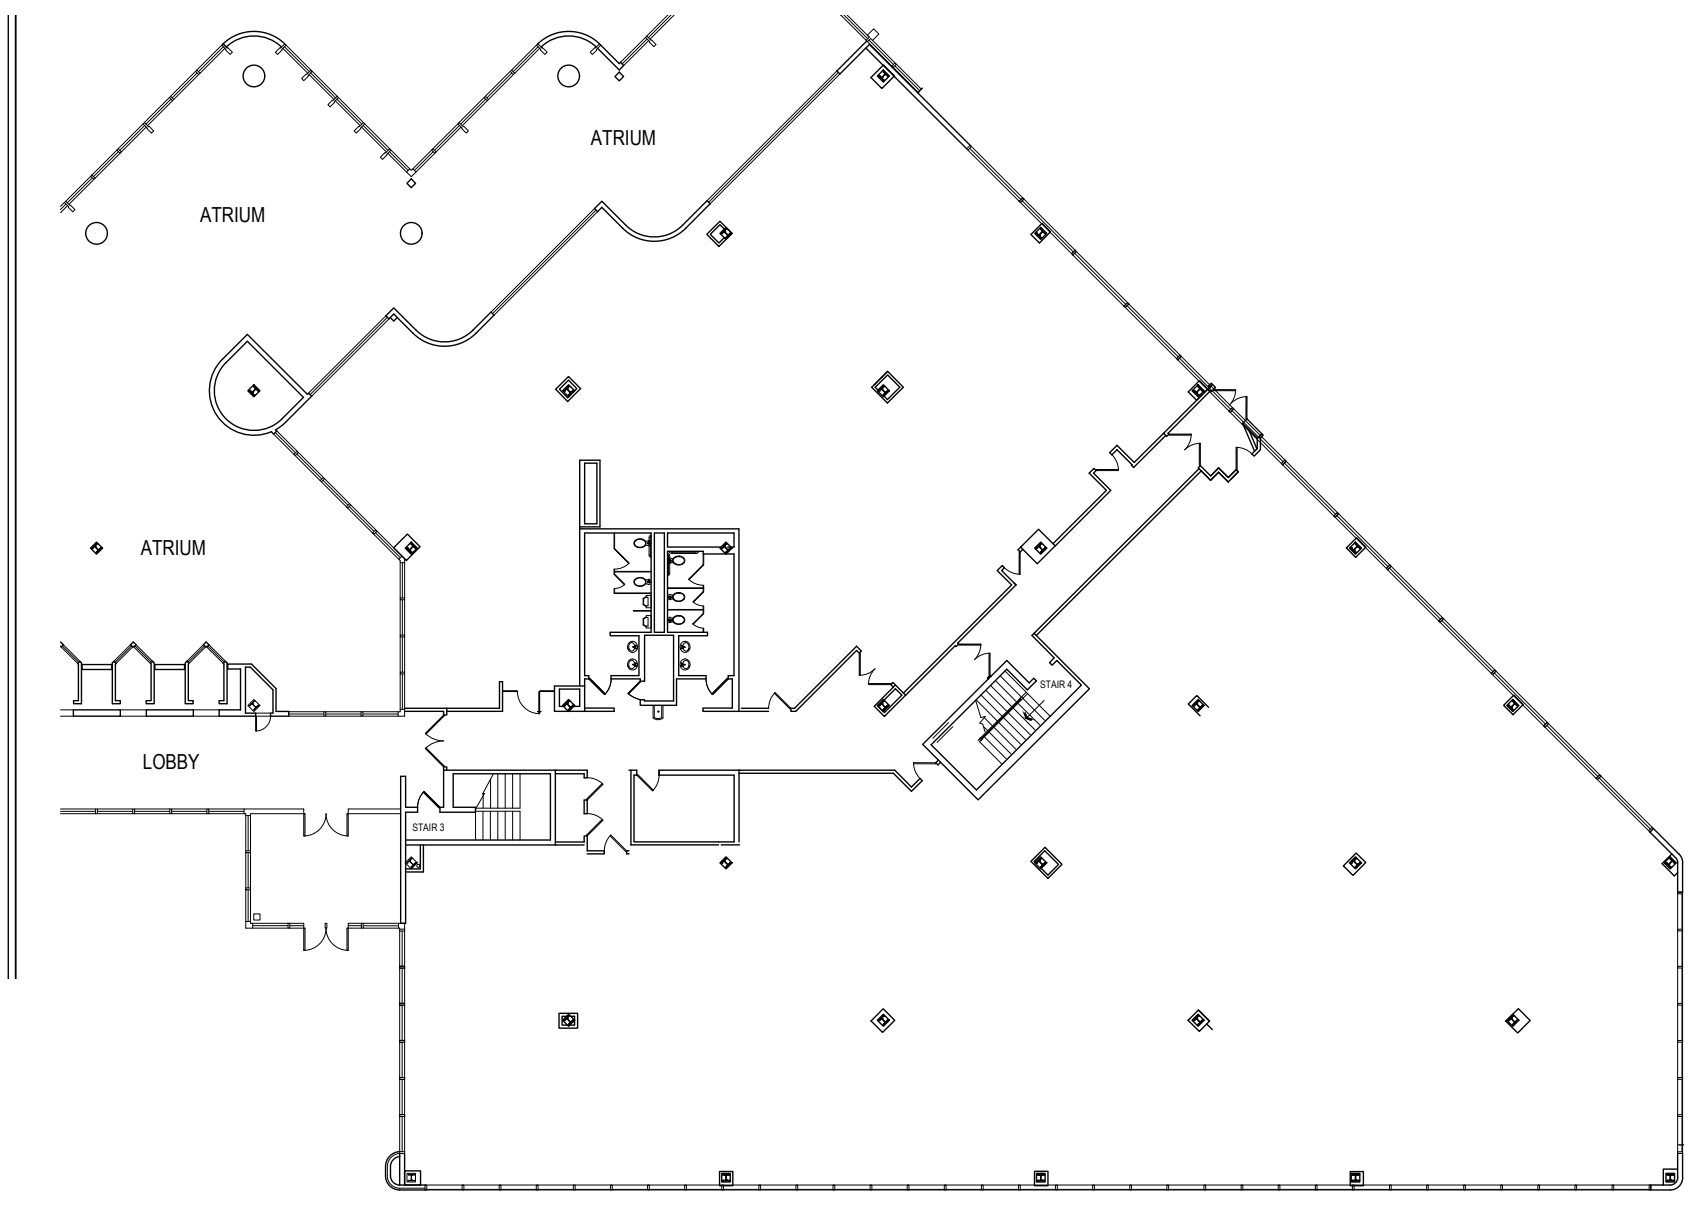

500 FRANK W. BURR BOULEVARD

1ST FLOOR » 22,116 SF

**LEASING INQUIRIES**

**JEFF SCHOTZ**

jeff.schotz@nrmk.com  
201-460-5152

**DAN REIDER**

daniel.reider@nrmk.com  
201-460-5155

**DAVID SIMSON**

Note: plans may not be to scale.